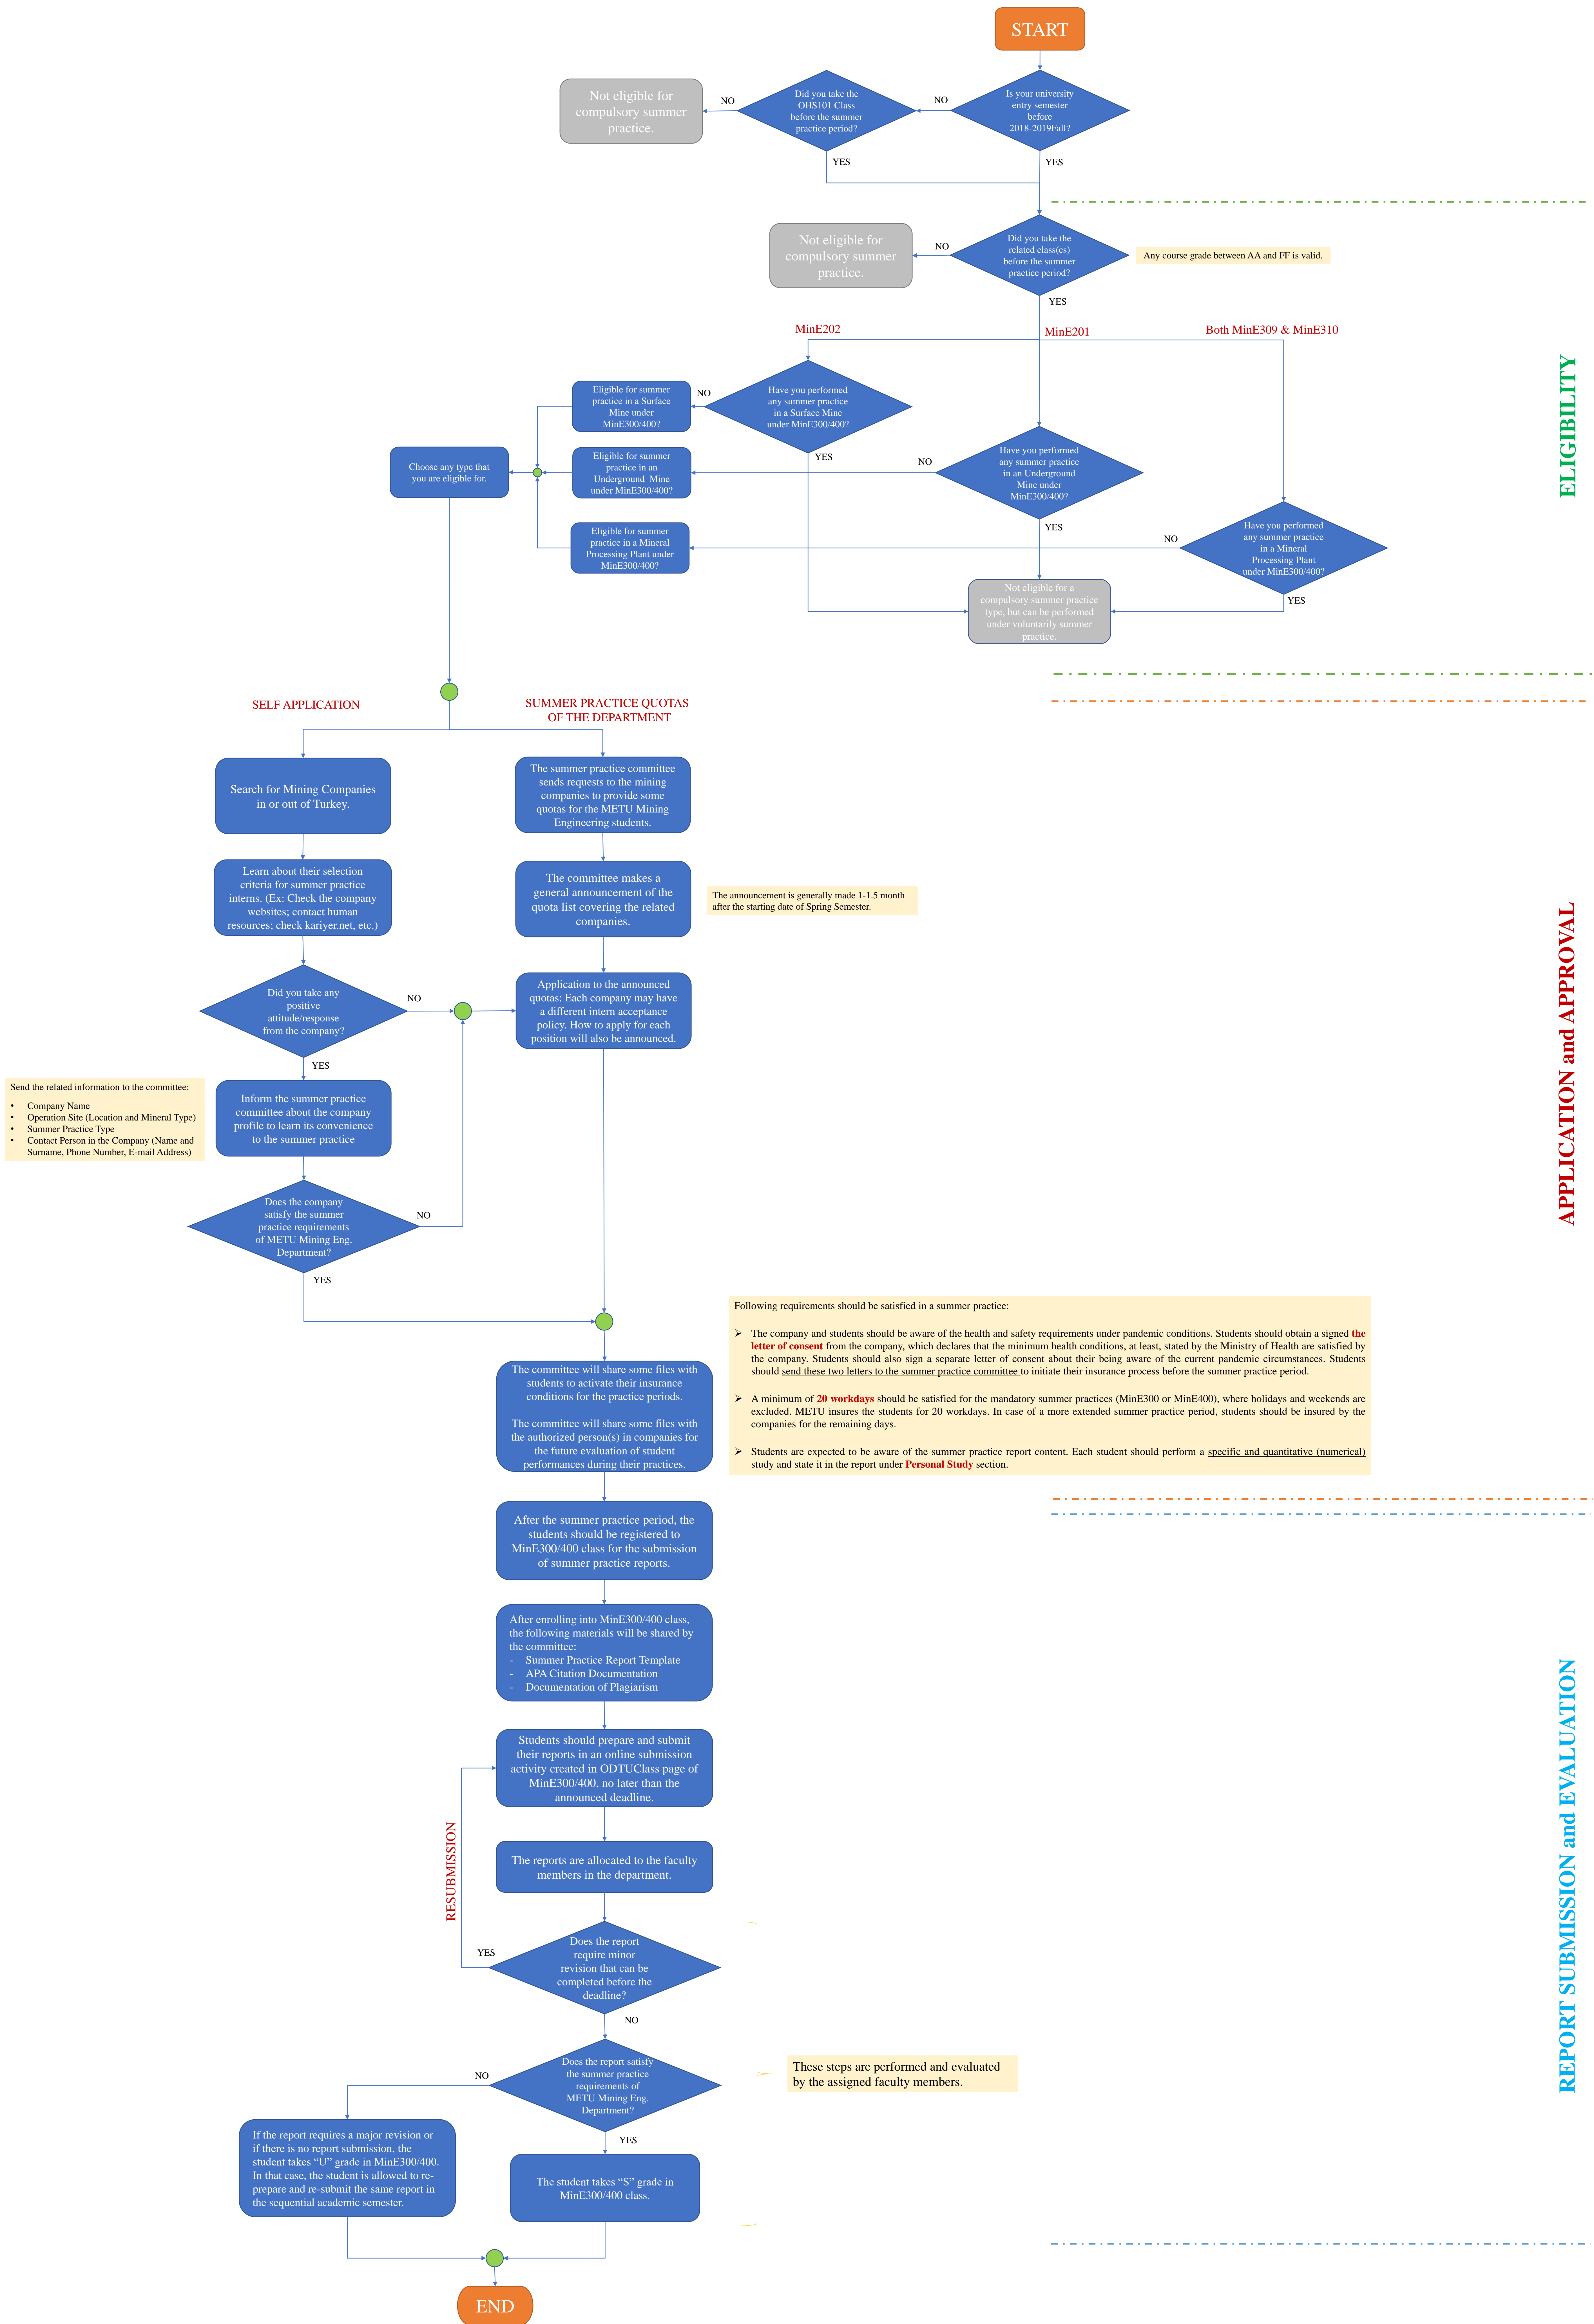

Department of Mining Engineering
- Summer Practice Process Chart -

ELIGIBILITY

APPLICATION and APPROVAL

REPORT SUBMISSION and EVALUATION